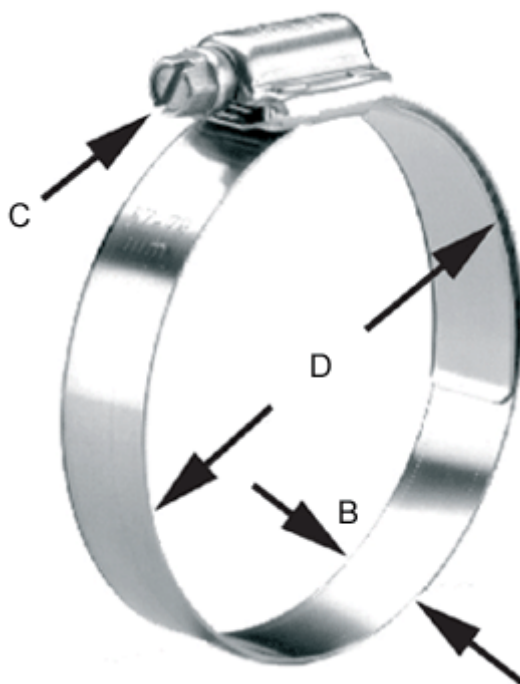

Article number: 021567804208

Description: Norma worm drive hose clamp
HD 197-219/16 C8 W4

Measures

C (screw type) = C8 hexagon slotted screw sw 8

Diameter D = 197-219

Width B = 16